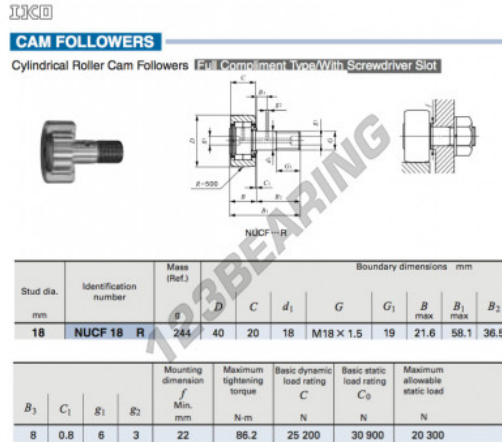

Cam follower NUCF18-R-IKO - NUCF18-R-IKO

<https://www.123bearing.ie/bearing-housing/deep-groove-bearing/cam-follower/nucf18-r-iko>

PRODUCT FEATURES

Brand	IKO
N° Ean13	3616060461988
Inside diameter	18 mm
Inside diameter	0.709" inch
Outside diameter	40 mm
Outside diameter	1.575" inch
Thickness	20 mm
Thickness	0.787" inch
Weight	244 g
Packaging	1