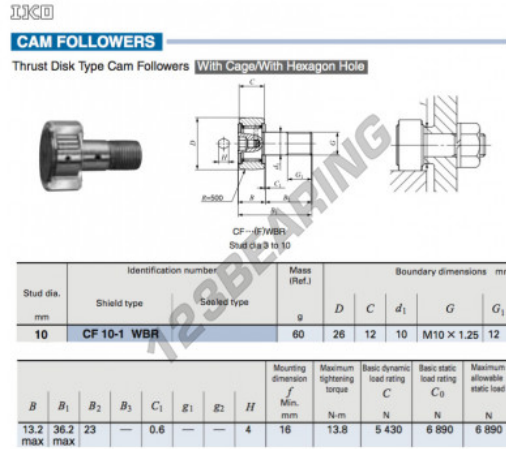

Cam follower CF10-1-WBR-IKO - CF10-1-WBR-IKO

<https://www.123bearing.ie/bearing-housing/deep-groove-bearing/cam-follower/cf10-1-wbr-iko>

PRODUCT FEATURES

Brand	IKO
N° Ean13	3616060461483
Inside diameter	10 mm
Outside diameter	26 mm
Thickness	12 mm
Weight	60 g
Packaging	1