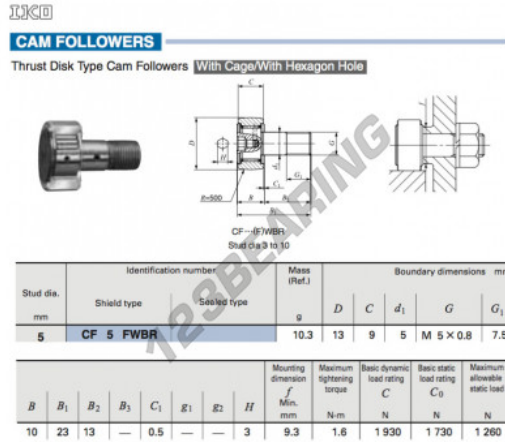

Cam follower CF5-FWBR-IKO - CF5-FWBR-IKO

<https://www.123bearing.ie/bearing-housing/deep-groove-bearing/cam-follower/cf5-fwbr-iko>

PRODUCT FEATURES

Brand	IKO
N° Ean13	3663952458458
Inside diameter	5 mm
Outside diameter	13 mm
Thickness	9 mm
Weight	10.3 g
Packaging	1