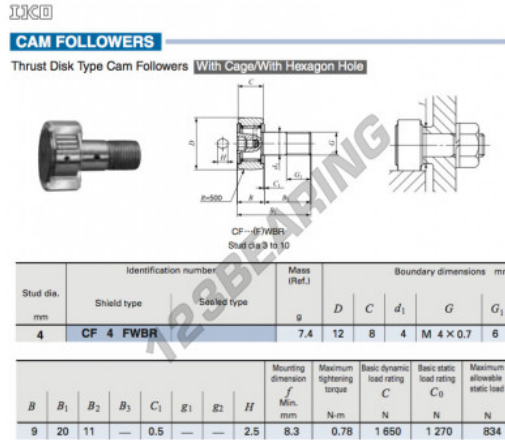

Cam follower CF4-FWBR-IKO - CF4-FWBR-IKO

<https://www.123bearing.ie/bearing-housing/deep-groove-bearing/cam-follower/cf4-fwbr-iko>

PRODUCT FEATURES

Brand	IKO
N° Ean13	3616060461445
Inside diameter	4 mm
Outside diameter	12 mm
Thickness	8 mm
Weight	7.4 g
Packaging	1