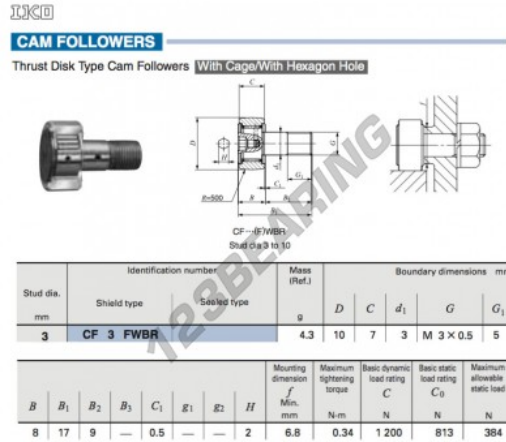

### PRODUCT FEATURES

Brand	IKO
N° Ean13	3616060461421
Inside diameter	3 mm
Outside diameter	10 mm
Thickness	7 mm
Weight	4.3 g
Packaging	1

[contact@123bearing.ie](mailto:contact@123bearing.ie)

+33 359 36 04 90