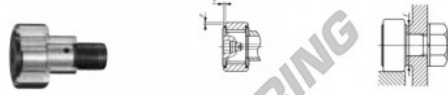

Cam follower CFE30-VBUU-IKO - CFE30-VBUU-IKO

<https://www.123bearing.ie/bearing-housing/deep-groove-bearing/cam-follower/cfe30-vbuu-iko>

IKO

CAM FOLLOWERS

Eccentric Type Cam Followers Full Complement Type/With Hexagon Hole

CFE-VBUU

Outside diameter of outer ring mm	Identification number						Mass (Ref.)			
	Shield type			Sealed type			Ø	D	C	d _e
	With crowned outer ring	With cylindrical outer ring	With crowned outer ring	With cylindrical outer ring	CFE 30	VBUU				
41							2 030	80	35	41

Boundary dimensions mm										
G	B ₃	B ₁ max	B ₂ max	B ₂	C ₁	G ₁	H	H _{max} (1)	f	Mounting dimension g
M30 × 1.5	32.5	37	100	63	1	8	30.5	17	1	1.5
										49
										438
										67 700
										144 000
										85 900