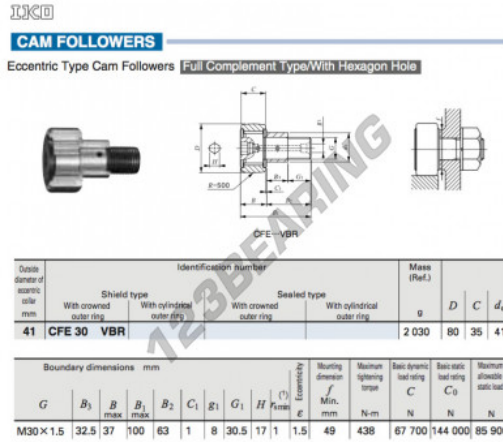

Cam follower CFE30-VBR-IKO - CFE30-VBR-IKO

<https://www.123bearing.ie/bearing-housing/deep-groove-bearing/cam-follower/cfe30-vbr-iko>

PRODUCT FEATURES

Brand	IKO
N° Ean13	3616060460769
Inside diameter	41 mm
Inside diameter	1.614" inch
Outside diameter	80 mm
Outside diameter	3.15" inch
Thickness	35 mm
Thickness	1.378" inch
Weight	2030 g
Packaging	1