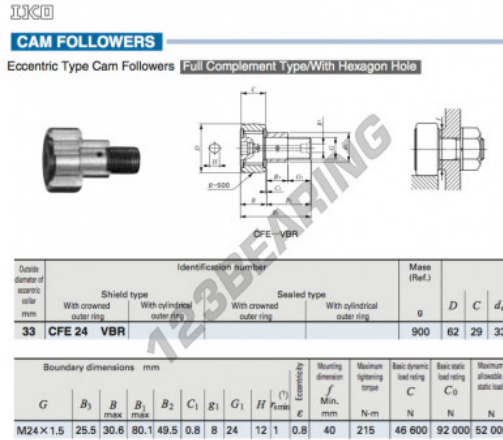

Cam follower CFE24-VBR-IKO - CFE24-VBR-IKO

<https://www.123bearing.ie/bearing-housing/deep-groove-bearing/cam-follower/cfe24-vbr-iko>

PRODUCT FEATURES

Brand	IKO
N° Ean13	3616060460684
Inside diameter	33 mm
Outside diameter	62 mm
Thickness	29 mm
Weight	900 g
Packaging	1