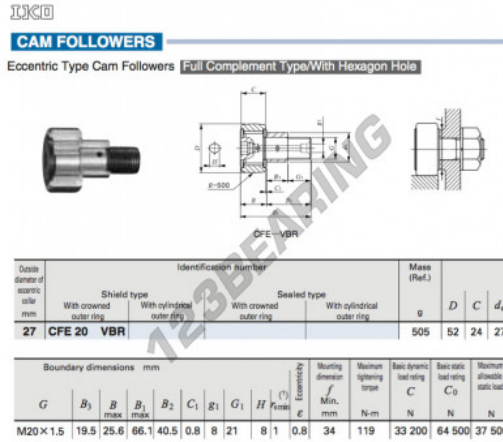

Cam follower CFE20-VBR-IKO - CFE20-VBR-IKO

<https://www.123bearing.ie/bearing-housing/deep-groove-bearing/cam-follower/cfe20-vbr-iko>

PRODUCT FEATURES

Brand	IKO
N° Ean13	3616060460608
Inside diameter	27 mm
Outside diameter	52 mm
Thickness	24 mm
Weight	505 g
Packaging	1