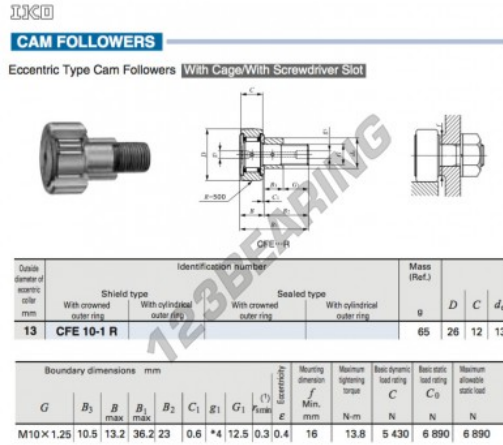

Cam follower CFE10-1-R-IKO - CFE10-1-R-IKO

<https://www.123bearing.ie/bearing-housing/deep-groove-bearing/cam-follower/cfe10-1-r-iko>

PRODUCT FEATURES

Brand	IKO
N° Ean13	3616060459848
Inside diameter	13 mm
Outside diameter	26 mm
Thickness	12 mm
Weight	65 g
Packaging	1