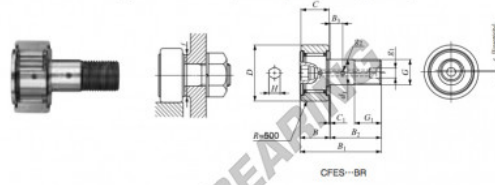

Cam follower CFES12-BR-IKO - CFES12-BR-IKO

<https://www.123bearing.ie/bearing-housing/deep-groove-bearing/cam-follower/cfes12-br-iko>

CAM FOLLOWERS

Solid Eccentric Stud Type Cam Followers With Cage/With Hexagon Hole

Stud dia. mm	Identification number								Mass (Ref.) g	D	C	d ₁								
	Shield type				Sealed type															
	With crowned outer ring		With cylindrical outer ring		With crowned outer ring		With cylindrical outer ring													
12	CFES 12 BR								95	30	14	12								
Boundary dimensions mm																				
G	G ₁	B	B _{max}	B ₁	B ₂	C ₁	g ₁	g ₂	H	H _{max}	E	f	C	C ₀	C	C ₀	N	N	N	
M12×1.5	13	15.2	40.2	25	6	0.6	6	3	6	0.6	0.4	21	21.9	7 910	9 790	9 790	9 790			

PRODUCT FEATURES

Brand	IKO
N° Ean13	3663952443539
Inside diameter	12 mm
Outside diameter	30 mm
Thickness	14 mm
Packaging	1

contact@123bearing.ie

+33 359 36 04 90

CRT4 de Lesquin 60 Rue Du Haut De Sainghin 59273 Fretin FRANCE