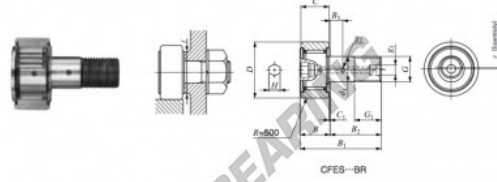

Cam follower CFES6-BR-IKO - CFES6-BR-IKO

<https://www.123bearing.ie/bearing-housing/deep-groove-bearing/cam-follower/cfes6-br-iko>

CAM FOLLOWERS

Solid Eccentric Stud Type Cam Followers With Cage/With Hexagon Hole

Stud dia. mm	Identification number						Mass (Ref.)		
	Shield type		Sealed type		g	D	C	d ₁	
	With crowned outer ring	With cylindrical outer ring	With crowned outer ring	With cylindrical outer ring					
6	CFES 6 BR				18.5	16	11	6	

Boundary dimensions mm										
G	G ₁	B	B ₁	B ₂	B ₃	C ₁	g ₁	g ₂	H	ε
M 6×1	8	12.2	28.2	16	—	0.6	—	—	3	0.25

Mounting dimension f	Maximum spinning torque	Basic dynamic load rating C	Basic static load rating C ₀	Maximum allowable static load
Min. mm	N·m	N	N	N
11	2.7	3 660	3 650	1 980

PRODUCT FEATURES

Brand	IKO
N° Ean13	3663952443362
Inside diameter	6 mm
Outside diameter	16 mm
Thickness	11 mm
Packaging	1

contact@123bearing.ie

+33 359 36 04 90

CRT4 de Lesquin 60 Rue Du Haut De Sainghin 59273 Fretin FRANCE