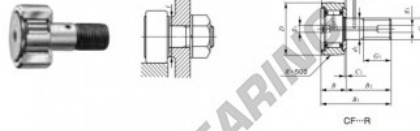

## Cam follower CF24-R-IKO - CF24-R-IKO

<https://www.123bearing.ie/bearing-housing/deep-groove-bearing/cam-follower/cf24-r-iko>

### CAM FOLLOWERS

Standard Type Cam Followers With Cage/With Screwdriver Slot

Stud dia. mm	Identification number				Mass (Ref.)				
	Shield type		Sealed type		g	D	C	d <sub>1</sub>	G
	With crowned outer ring	With cylindrical outer ring	With crowned outer ring	With cylindrical outer ring					
24	CF 24	R			815	62	29	24	M24×1.5

Boundary dimensions mm										Mounting dimension f Min. mm	Maximum lightening torque N·m	Ball dynamic load rating C	Ball static load rating C <sub>0</sub>	Maximum allowable static load N
G <sub>1</sub>	B	B <sub>1</sub>	B <sub>2</sub>	B <sub>3</sub>	C <sub>1</sub>	G <sub>1</sub>	G <sub>2</sub>	r <sub>s</sub> max	(°)					
25	30.6max	80.1max	49.5	11	0.8	8	4	1	40	215	30 500	52 600	52 000	

## PRODUCT FEATURES

Brand	IKO
N° Ean13	3663952441481
Inside diameter	24 mm
Outside diameter	62 mm
Thickness	29 mm
Packaging	1

[contact@123bearing.ie](mailto:contact@123bearing.ie)

+33 359 36 04 90

CRT4 de Lesquin 60 Rue Du Haut De Sainghin 59273 Fretin FRANCE