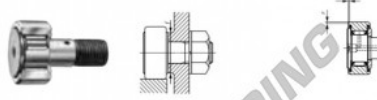

Cam follower CF10-1-UUM-IKO - CF10-1-UUM-IKO

<https://www.123bearing.ie/bearing-housing/deep-groove-bearing/cam-follower/cf10-1-uum-iko>

IKO

CAM FOLLOWERS

Standard Type Cam Followers With Cage/With Screwdriver Slot

CF-UU

Stud dia. mm	Identification number				Max (Ref.)				
	Shield type		Sealed type		g	D	C	d ₁	G
	With crowned outer ring	With cylindrical outer ring	With crowned outer ring	With cylindrical outer ring					
10					60	26	12	10	M10×1