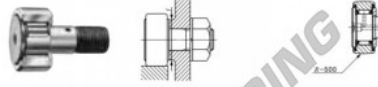

## Cam follower CF10-1-UURM-IKO - CF10-1-UURM-IKO

<https://www.123bearing.ie/bearing-housing/deep-groove-bearing/cam-follower/cf10-1-uurm-iko>

### CAM FOLLOWERS

Standard Type Cam Followers With Cage With Screwdriver Slot

CF-UUR

Stud dia. mm	Identification number				Maxs (Ref.)				
	Shield type		Sealed type		g	D	C	d <sub>1</sub>	G
	With crowned outer ring	With cylindrical outer ring	With tapered outer ring	With cylindrical outer ring					
<b>10</b>	<b>CF-10-1 UURM</b>				60	26	12	10	M10×1