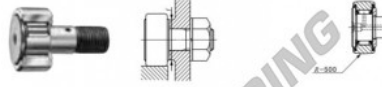

Cam follower CF10-UURM-IKO - CF10-UURM-IKO

<https://www.123bearing.ie/bearing-housing/deep-groove-bearing/cam-follower/cf10-uurm-iko>

IKO

CAM FOLLOWERS

Standard Type Cam Followers With Cage/With Screwdriver Slot

CF-UUR

Stud dia. mm	Identification number				Maxs (Ref.)				
	Shield type		Sealed type		g	D	C	d ₁	G
	With crowned outer ring	With cylindrical outer ring	With crowned outer ring	With cylindrical outer ring					
10			CF-10	UURM	45	22	12	10	M10×1