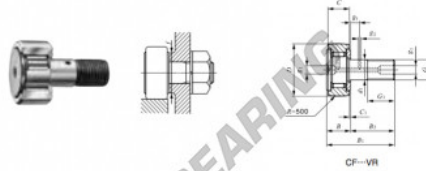

Cam follower CF24-VR-IKO - CF24-VR-IKO

<https://www.123bearing.ie/bearing-housing/deep-groove-bearing/cam-follower/cf24-vr-iko>

CAM FOLLOWERS

Standard Type Cam Followers Full Complement Type/With Screwdriver Slot

Stud dia. mm	Identification number								Mass (Ref.)					
	Shield type				Sealed type				g	D	C	d ₁		
	With crowned outer ring	With cylindrical outer ring	With crowned outer ring	With cylindrical outer ring	With crowned outer ring	With cylindrical outer ring	With crowned outer ring	With cylindrical outer ring	820	62	29	24		
24	CF 24	VR												
Boundary dimensions mm														
G	G ₁	B _{max}	B _{1max}	B ₂	B ₃	C ₁	g ₁	g ₂	f ⁽¹⁾ Min. mm	Mounting diameter f _{min} mm	Maximum tightening torque C N·m	Ball static load rating C ₀ N	Maximum allowable static load N	
M24×1.5	25	30.6	80.1	49.5	11	0.8	8	4	1	40	215	48 600	92 000	52 000

PRODUCT FEATURES

Brand	IKO
N° Ean13	3663952440637
Inside diameter	24 mm
Outside diameter	62 mm
Thickness	29 mm
Packaging	1

contact@123bearing.ie

+33 359 36 04 90

CRT4 de Lesquin 60 Rue Du Haut De Sainghin 59273 Fretin FRANCE