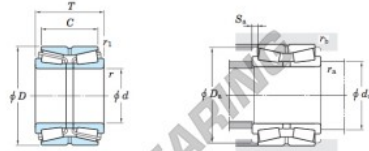

## Tapered roller bearing 46T32311JR-76-JTEKT - 46T32311JR-76-KOYO

<https://www.123bearing.ie/bearing-housing/roller-bearing/tapered/46t32311jr-76-koyo>

Double-row tapered roller bearings ————— **Koyo**  
TDO type

Boundary dimensions (mm)						Basic load ratings (kN)		Limiting speeds (min <sup>-1</sup> )	
$d$	$D$	$T$	$C$	$r_1$ min.	$r_2$ min.	$C_r$	$C_{0r}$	Grease lub.	Oil lub.
55	120	97	76	2	0.6	343	500	2 700	3 600

Bearing No.	Mounting dimensions (mm)					Constant $e$	Axial load factors			Refer.) Mass (kg)
	$d_a$ min.	$D_a$ min.	$S_a$ min.	$r_a$ max.	$r_b$ max.		$Y_2$	$Y_3$	$Y_0$	
46T32311JR/76	67	111	10.5	2	0.6	0.35	1.96	2.91	1.91	4.98

### PRODUCT FEATURES

Brand	JTEKT
N° Ean13	3663952437576
Inside diameter	55 mm
Outside diameter	120 mm
Thickness	97 mm
Packaging	1

[contact@123bearing.ie](mailto:contact@123bearing.ie)

+33 359 36 04 90

CRT4 de Lesquin 60 Rue Du Haut De Sainghin 59273 Fretin FRANCE