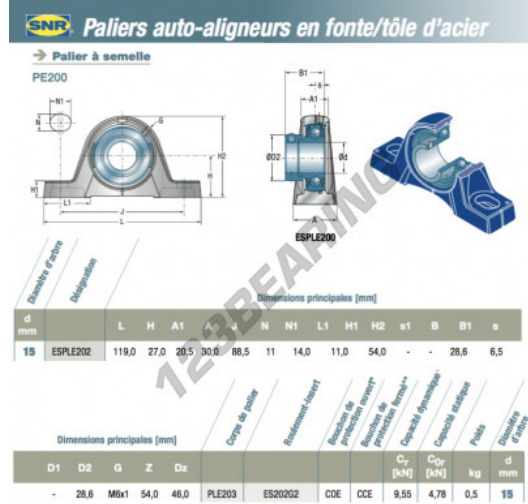

## Housed bearing 2 bolts ESPLE202-SNR - ESPLE202-SNR

<https://www.123bearing.ie/bearing-housing/housed-bearing/cast-iron-housed-bearing-2/esple202-snr>

### PRODUCT FEATURES

Brand	SNR
N° Ean13	3663952422275
Shaft diameter	15 mm
No. of fasteners	2
Tightening	Eccentric locking ring
Mounting center distance	88.5 mm
Material	cast iron
Packaging	1

[contact@123bearing.ie](mailto:contact@123bearing.ie)