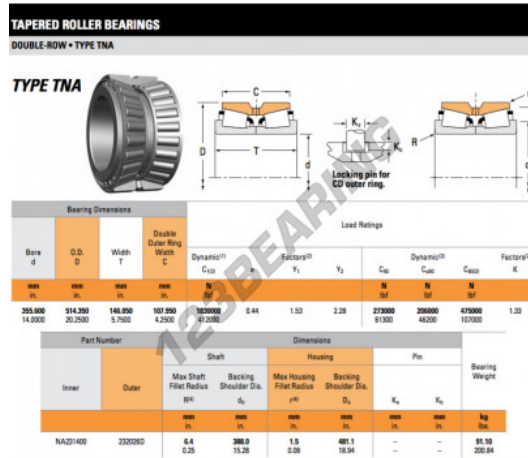

Tapered roller bearing NA231400-232026D-TIMKEN - NA231400-232026D-TIMKEN

<https://www.123bearing.ie/bearing-housing/roller-bearing/tapered/na231400-232026d-timken>

PRODUCT FEATURES

Brand	TIMKEN
N° Ean13	3663952374512
Inside diameter	355.6 mm
Outside diameter	514.35 mm
Thickness	146.05 mm
Packaging	1