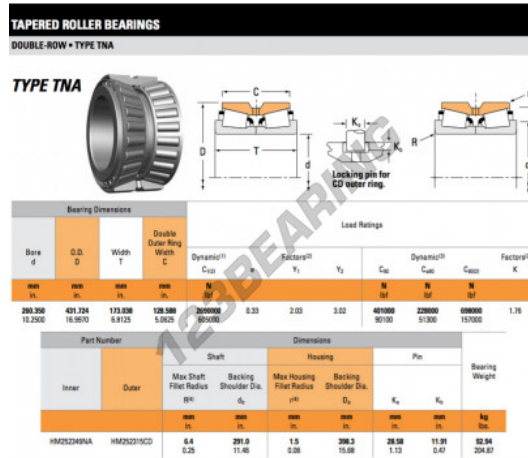

## Tapered roller bearing

# HM252349NA-HM252315CD-TIMKEN - HM252349NA-HM252315CD-TIMKEN

<https://www.123bearing.ie/bearing-housing/roller-bearing/tapered/hm252349na-hm252315cd-timken>

## PRODUCT FEATURES

|                  |               |
|------------------|---------------|
| Brand            | TIMKEN        |
| N° Ean13         | 3663952374437 |
| Inside diameter  | 260.35 mm     |
| Outside diameter | 431.724 mm    |
| Thickness        | 173.038 mm    |
| Packaging        | 1             |