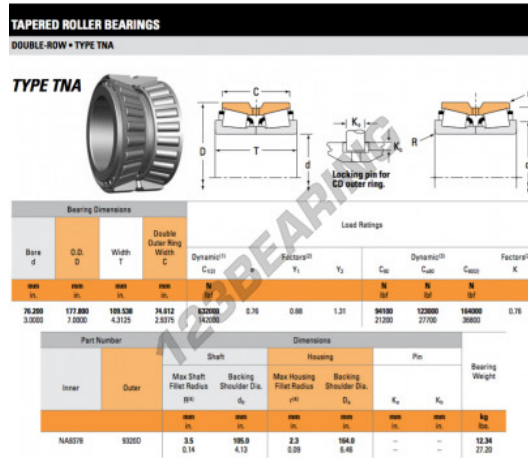

Tapered roller bearing NA9378-9320D-TIMKEN - NA9378-9320D-TIMKEN

<https://www.123bearing.ie/bearing-housing/roller-bearing/tapered/na9378-9320d-timken>

PRODUCT FEATURES

Brand	TIMKEN
N° Ean13	3663952374031
Inside diameter	76.2 mm
Outside diameter	177.8 mm
Thickness	109.538 mm
Packaging	1