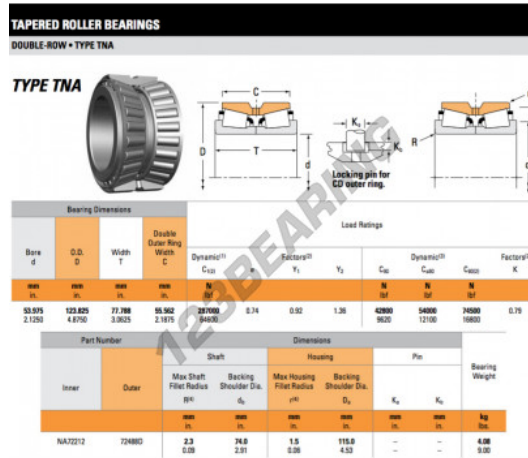

# Tapered roller bearing NA72212-72488D-TIMKEN - NA72212-72488D-TIMKEN

<https://www.123bearing.ie/bearing-housing/roller-bearing/tapered/na72212-72488d-timken>

## PRODUCT FEATURES

Brand	TIMKEN
N° Ean13	3663952373904
Inside diameter	53.975 mm
Inside diameter	2 1/8" inch
Outside diameter	123.825 mm
Outside diameter	4 7/8" inch
Thickness	77.788 mm
Thickness	3 1/16" inch
Packaging	1