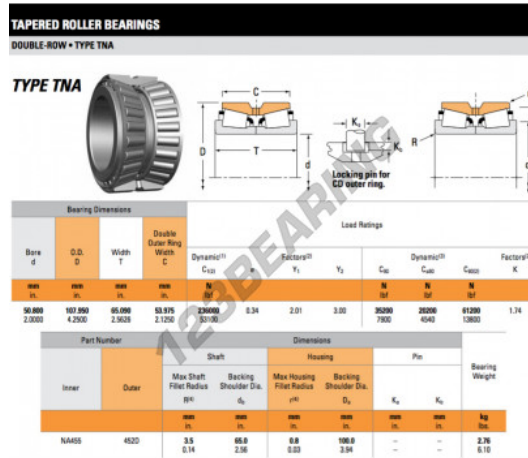

## Tapered roller bearing NA455-452D-TIMKEN - NA455-452D-TIMKEN

<https://www.123bearing.ie/bearing-housing/roller-bearing/tapered/na455-452d-timken>

### PRODUCT FEATURES

Brand	TIMKEN
N° Ean13	3663952373867
Inside diameter	50.8 mm
Outside diameter	107.95 mm
Thickness	65.09 mm
Weight	2760 g
Packaging	1
Standard	No standard

[contact@123bearing.ie](mailto:contact@123bearing.ie)