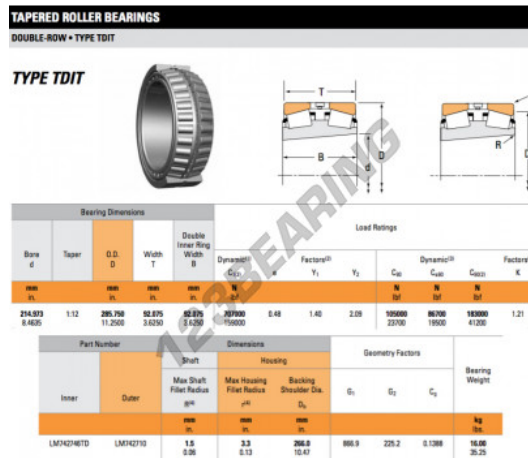

# Tapered roller bearing LM742746TD-LM742710-TIMKEN - LM742746TD-LM742710-TIMKEN

<https://www.123bearing.ie/bearing-housing/roller-bearing/tapered/lm742746td-lm742710-timken>

## PRODUCT FEATURES

Brand	TIMKEN
N° Ean13	3663952373317
Inside diameter	214.973 mm
Outside diameter	285.75 mm
Thickness	92.075 mm
Packaging	1

[contact@123bearing.ie](mailto:contact@123bearing.ie)

+33 359 36 04 90