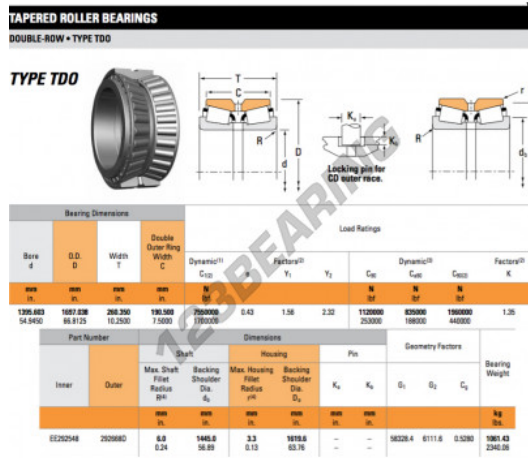

Tapered roller bearing EE292548-292668D-TIMKEN - EE292548-292668D-TIMKEN

<https://www.123bearing.ie/bearing-housing/roller-bearing/tapered/ee292548-292668d-timken>

PRODUCT FEATURES

Brand	TIMKEN
N° Ean13	3663952367200
Inside diameter	1395.603 mm
Inside diameter	54.945" inch
Outside diameter	1697.038 mm
Outside diameter	66 13/16" inch
Thickness	260.35 mm
Thickness	10 1/4" inch
Packaging	1