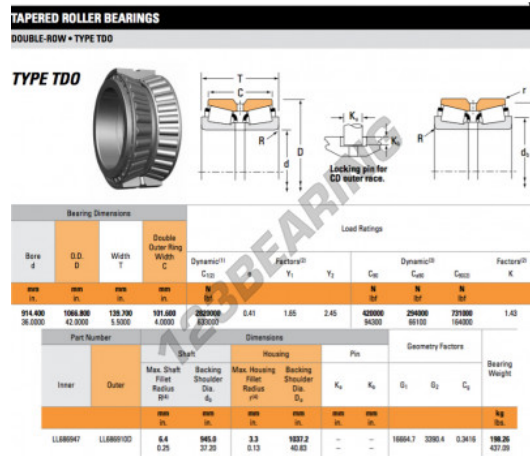

# Tapered roller bearing LL686947-LL686910D-TIMKEN - LL686947-LL686910D-TIMKEN

<https://www.123bearing.ie/bearing-housing/roller-bearing/tapered/ll686947-ll686910d-timken>

## PRODUCT FEATURES

Brand	TIMKEN
N° Ean13	3663952367163
Inside diameter	914.4 mm
Outside diameter	1066.8 mm
Thickness	139.7 mm
Weight	198260 g
Packaging	1

[contact@123bearing.ie](mailto:contact@123bearing.ie)