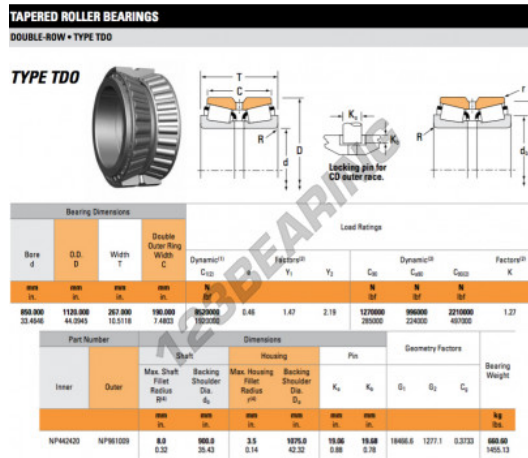

Tapered roller bearing NP442420-NP961009-TIMKEN - NP442420-NP961009-TIMKEN

<https://www.123bearing.ie/bearing-housing/roller-bearing/tapered/np442420-np961009-timken>

PRODUCT FEATURES

Brand	TIMKEN
N° Ean13	3663952367132
Inside diameter	850 mm
Outside diameter	1120 mm
Thickness	267 mm
Packaging	1