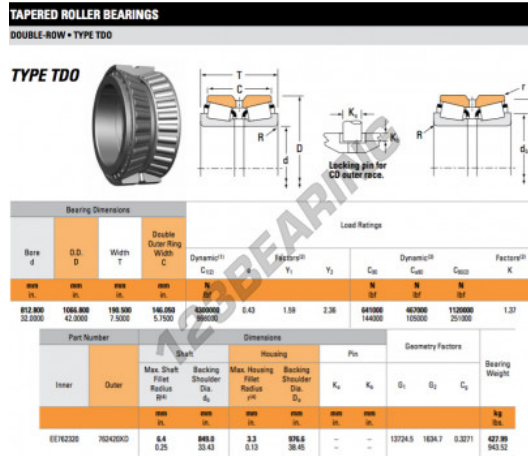

# Tapered roller bearing EE762320-762420XD-TIMKEN - EE762320-762420XD-TIMKEN

<https://www.123bearing.ie/bearing-housing/roller-bearing/tapered/ee762320-762420xd-timken>

## PRODUCT FEATURES

Brand	TIMKEN
N° Ean13	3663952367118
Inside diameter	812.8 mm
Outside diameter	1066.8 mm
Thickness	190.5 mm
Packaging	1

[contact@123bearing.ie](mailto:contact@123bearing.ie)

+33 359 36 04 90