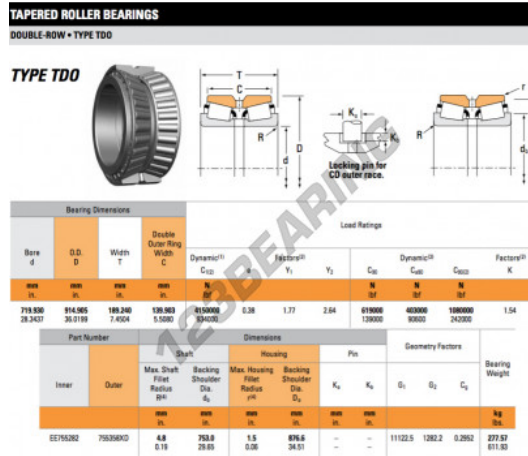

# Tapered roller bearing EE755282-755358XD-TIMKEN - EE755282-755358XD-TIMKEN

<https://www.123bearing.ie/bearing-housing/roller-bearing/tapered/ee755282-755358xd-timken>

## PRODUCT FEATURES

Brand	TIMKEN
N° Ean13	3663952367026
Inside diameter	719.93 mm
Outside diameter	914.905 mm
Thickness	189.24 mm
Packaging	1

[contact@123bearing.ie](mailto:contact@123bearing.ie)

+33 359 36 04 90