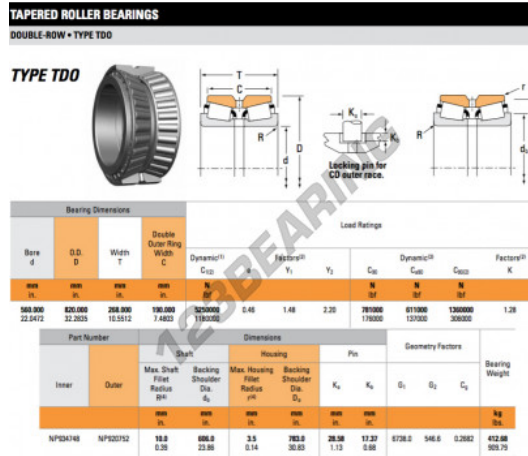

Tapered roller bearing NP934748-NP920752-TIMKEN - NP934748-NP920752-TIMKEN

<https://www.123bearing.ie/bearing-housing/roller-bearing/tapered/np934748-np920752-timken>

PRODUCT FEATURES

Brand	TIMKEN
N° Ean13	3663952366715
Inside diameter	560 mm
Outside diameter	820 mm
Thickness	268 mm
Packaging	1