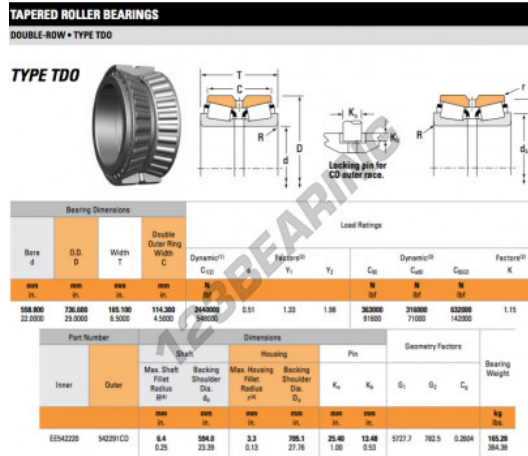

Tapered roller bearing EE542220-542291CD-TIMKEN - EE542220-542291CD-TIMKEN

<https://www.123bearing.ie/bearing-housing/roller-bearing/tapered/ee542220-542291cd-timken>

PRODUCT FEATURES

Brand	TIMKEN
N° Ean13	3663952366647
Inside diameter	558.8 mm
Outside diameter	736.6 mm
Thickness	165.1 mm
Packaging	1