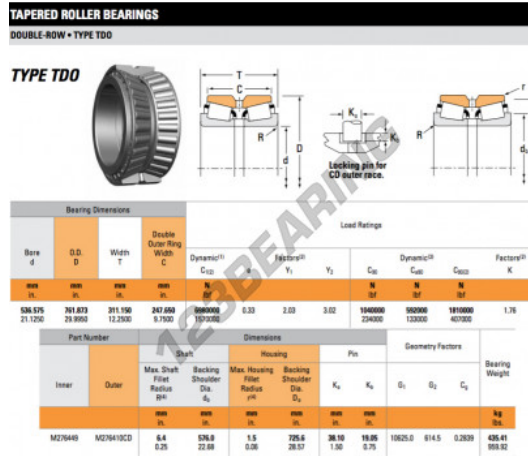

# Tapered roller bearing M276449-M276410CD-TIMKEN - M276449-M276410CD-TIMKEN

<https://www.123bearing.ie/bearing-housing/roller-bearing/tapered/m276449-m276410cd-timken>

## PRODUCT FEATURES

|                  |               |
|------------------|---------------|
| Brand            | TIMKEN        |
| N° Ean13         | 3663952366616 |
| Inside diameter  | 536.575 mm    |
| Outside diameter | 761.873 mm    |
| Thickness        | 311.15 mm     |
| Packaging        | 1             |