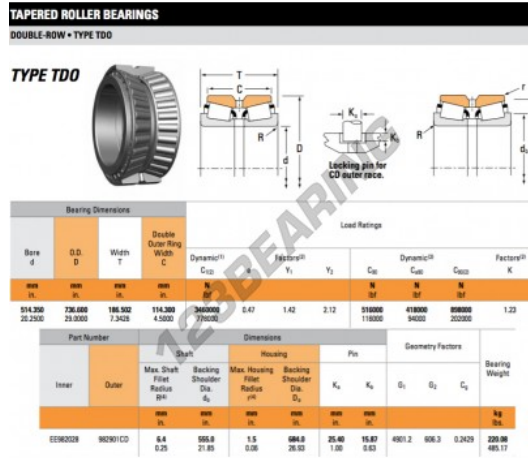

Tapered roller bearing EE982028-982901CD-TIMKEN - EE982028-982901CD-TIMKEN

<https://www.123bearing.ie/bearing-housing/roller-bearing/tapered/ee982028-982901cd-timken>

PRODUCT FEATURES

Brand	TIMKEN
N° Ean13	3663952366548
Inside diameter	514.35 mm
Outside diameter	736.6 mm
Thickness	186.502 mm
Packaging	1