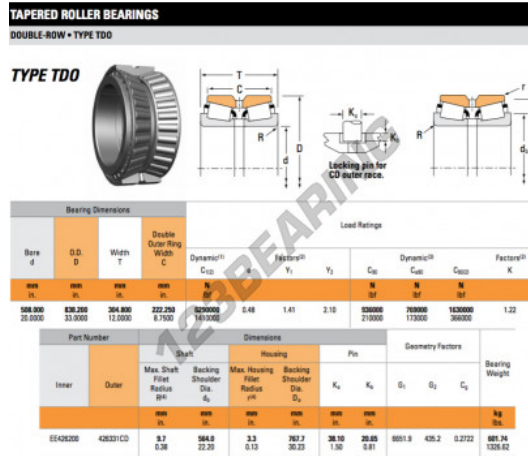

Tapered roller bearing EE426200-426331CD-TIMKEN - EE426200-426331CD-TIMKEN

<https://www.123bearing.ie/bearing-housing/roller-bearing/tapered/ee426200-426331cd-timken>

PRODUCT FEATURES

Brand	TIMKEN
N° Ean13	3663952366531
Inside diameter	508 mm
Outside diameter	838.2 mm
Thickness	304.8 mm
Packaging	1