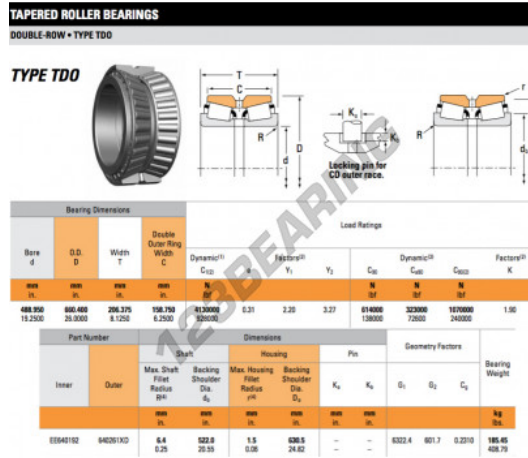

Tapered roller bearing EE640192-640261XD-TIMKEN - EE640192-640261XD-TIMKEN

<https://www.123bearing.ie/bearing-housing/roller-bearing/tapered/ee640192-640261xd-timken>

PRODUCT FEATURES

Brand	TIMKEN
N° Ean13	3663952366456
Inside diameter	488.95 mm
Outside diameter	660.4 mm
Thickness	206.375 mm
Packaging	1