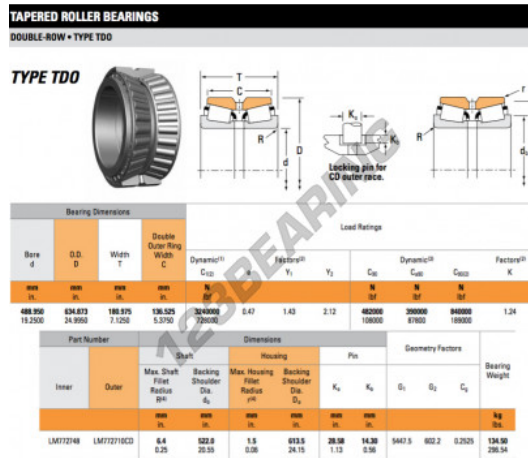

Tapered roller bearing LM772748-LM772710CD-TIMKEN - LM772748-LM772710CD-TIMKEN

<https://www.123bearing.ie/bearing-housing/roller-bearing/tapered/lm772748-lm772710cd-timken>

PRODUCT FEATURES

Brand	TIMKEN
N° Ean13	3663952366432
Inside diameter	488.95 mm
Outside diameter	634.873 mm
Thickness	180.975 mm
Packaging	1