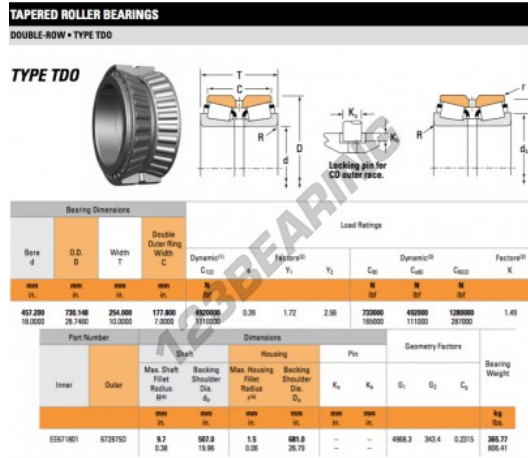

Tapered roller bearing EE671801-672875D-TIMKEN - EE671801-672875D-TIMKEN

<https://www.123bearing.ie/bearing-housing/roller-bearing/tapered/ee671801-672875d-timken>

PRODUCT FEATURES

Brand	TIMKEN
N° Ean13	3663952366333
Inside diameter	457.2 mm
Outside diameter	730.148 mm
Thickness	254 mm
Packaging	1