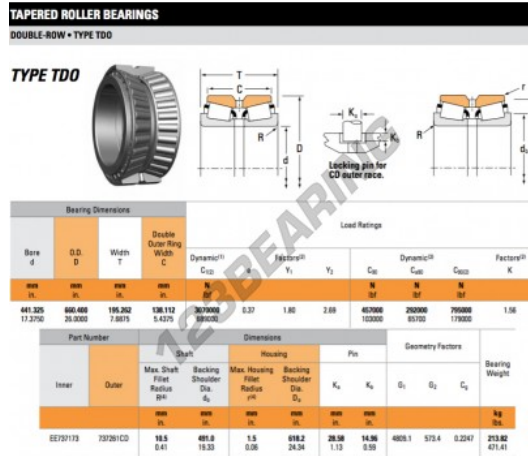

Tapered roller bearing EE737173-737261CD-TIMKEN - EE737173-737261CD-TIMKEN

<https://www.123bearing.ie/bearing-housing/roller-bearing/tapered/ee737173-737261cd-timken>

PRODUCT FEATURES

Brand	TIMKEN
N° Ean13	3663952366234
Inside diameter	441.325 mm
Outside diameter	660.4 mm
Thickness	195.262 mm
Packaging	1