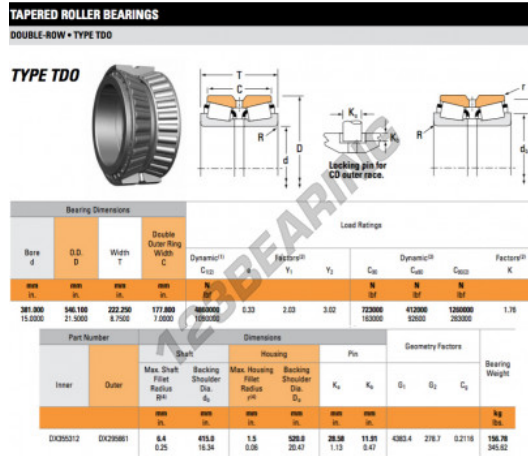

Tapered roller bearing DX355312-DX295661-TIMKEN - DX355312-DX295661-TIMKEN

<https://www.123bearing.ie/bearing-housing/roller-bearing/tapered/dx355312-dx295661-timken>

PRODUCT FEATURES

Brand	TIMKEN
N° Ean13	3663952363974
Inside diameter	381 mm
Inside diameter	15" inch
Outside diameter	546.1 mm
Outside diameter	21 1/2" inch
Thickness	222.25 mm
Thickness	8 3/4" inch
Packaging	1