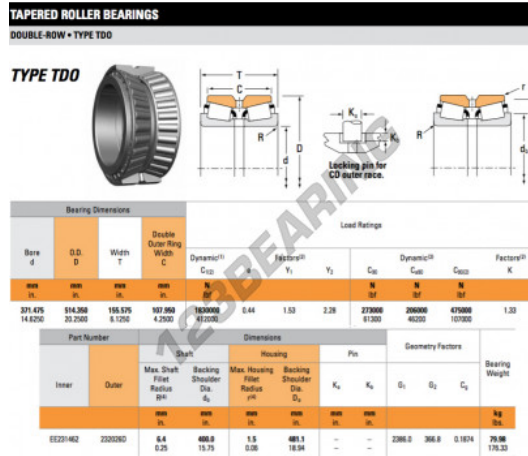

Tapered roller bearing EE231462-232026D-TIMKEN - EE231462-232026D-TIMKEN

<https://www.123bearing.ie/bearing-housing/roller-bearing/tapered/ee231462-232026d-timken>

PRODUCT FEATURES

Brand	TIMKEN
N° Ean13	3663952363929
Inside diameter	371.475 mm
Outside diameter	514.35 mm
Thickness	155.575 mm
Packaging	1