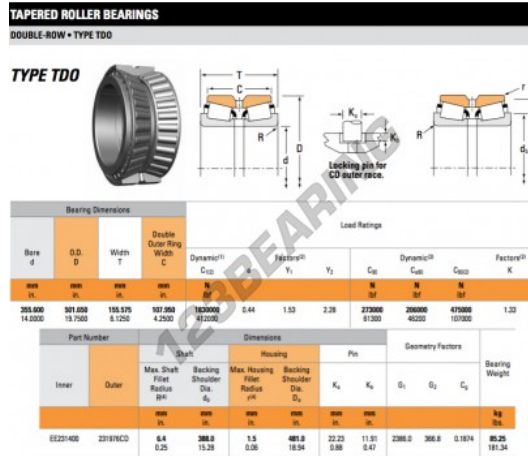

Tapered roller bearing EE231400-231976CD-TIMKEN - EE231400-231976CD-TIMKEN

<https://www.123bearing.ie/bearing-housing/roller-bearing/tapered/ee231400-231976cd-timken>

PRODUCT FEATURES

Brand	TIMKEN
N° Ean13	3663952363851
Inside diameter	355.6 mm
Outside diameter	501.65 mm
Thickness	155.575 mm
Packaging	1