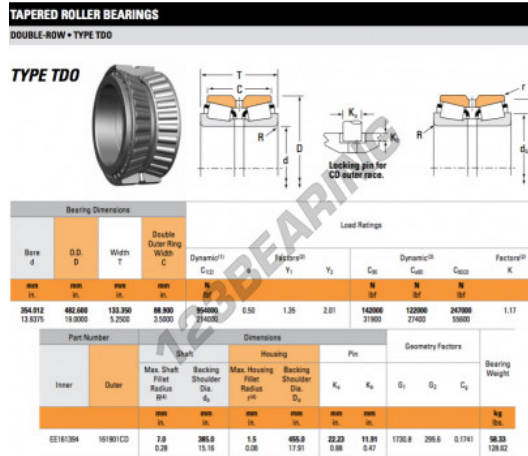

# Tapered roller bearing EE161394-161901CD-TIMKEN - EE161394-161901CD-TIMKEN

<https://www.123bearing.ie/bearing-housing/roller-bearing/tapered/ee161394-161901cd-timken>

## PRODUCT FEATURES

Brand	TIMKEN
N° Ean13	3663952363820
Inside diameter	354.012 mm
Outside diameter	482.6 mm
Thickness	133.35 mm
Packaging	1

[contact@123bearing.ie](mailto:contact@123bearing.ie)

+33 359 36 04 90