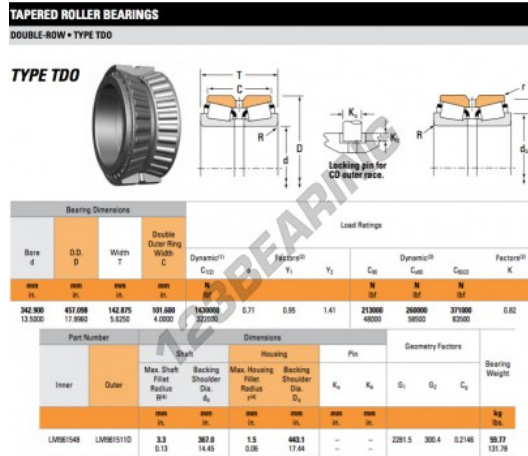

# Tapered roller bearing LM961548-LM961511D-TIMKEN - LM961548-LM961511D-TIMKEN

<https://www.123bearing.ie/bearing-housing/roller-bearing/tapered/lm961548-lm961511d-timken>

## PRODUCT FEATURES

Brand	TIMKEN
N° Ean13	3663952363738
Inside diameter	342.9 mm
Outside diameter	457.098 mm
Thickness	142.875 mm
Packaging	1

[contact@123bearing.ie](mailto:contact@123bearing.ie)

+33 359 36 04 90