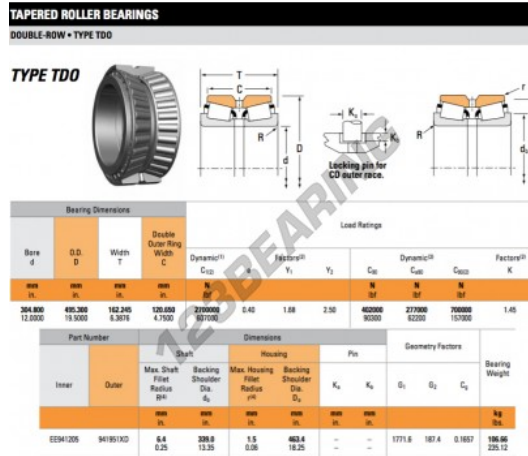

Tapered roller bearing EE941205-941951XD-TIMKEN - EE941205-941951XD-TIMKEN

<https://www.123bearing.ie/bearing-housing/roller-bearing/tapered/ee941205-941951xd-timken>

PRODUCT FEATURES

Brand	TIMKEN
N° Ean13	3663952362861
Inside diameter	304.8 mm
Inside diameter	12" inch
Outside diameter	495.3 mm
Outside diameter	19 1/2" inch
Thickness	162.245 mm
Thickness	6.388" inch
Packaging	1