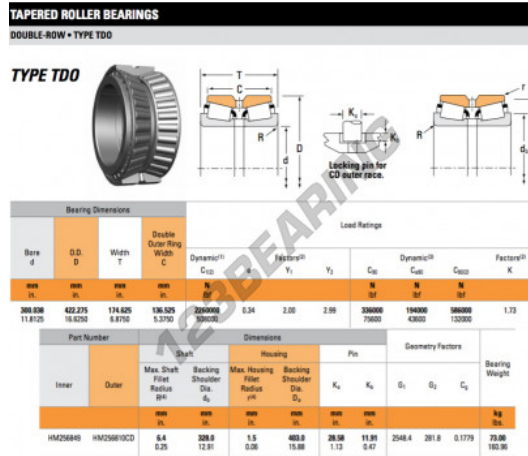

Tapered roller bearing HM256849-HM286810CD-TIMKEN - HM256849-HM286810CD-TIMKEN

<https://www.123bearing.ie/bearing-housing/roller-bearing/tapered/hm256849-hm286810cd-timken>

PRODUCT FEATURES

Brand	TIMKEN
N° Ean13	3663952362786
Inside diameter	300.038 mm
Outside diameter	422.275 mm
Thickness	174.625 mm
Packaging	1