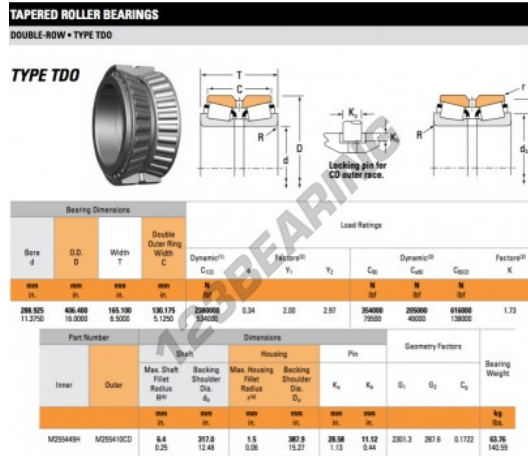

Tapered roller bearing M255449H-M255410CD-TIMKEN - M255449H-M255410CD-TIMKEN

<https://www.123bearing.ie/bearing-housing/roller-bearing/tapered/m255449h-m255410cd-timken>

PRODUCT FEATURES

Brand	TIMKEN
N° Ean13	3663952362694
Inside diameter	288.925 mm
Outside diameter	406.4 mm
Thickness	165.1 mm
Packaging	1