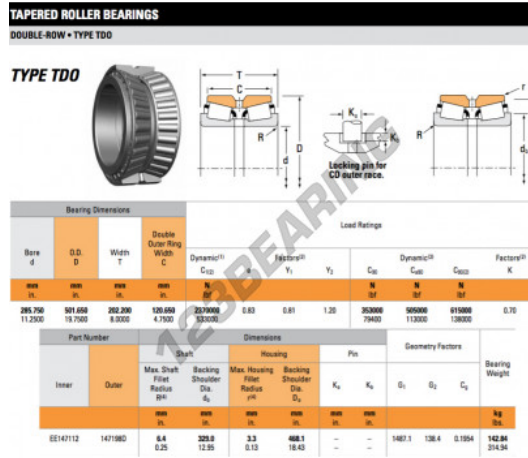

# Tapered roller bearing EE147112-147198D-TIMKEN - EE147112-147198D-TIMKEN

<https://www.123bearing.ie/bearing-housing/roller-bearing/tapered/ee147112-147198d-timken>

## PRODUCT FEATURES

Brand	TIMKEN
N° Ean13	3663952362687
Inside diameter	285.75 mm
Outside diameter	501.65 mm
Thickness	202.2 mm
Packaging	1

[contact@123bearing.ie](mailto:contact@123bearing.ie)

+33 359 36 04 90