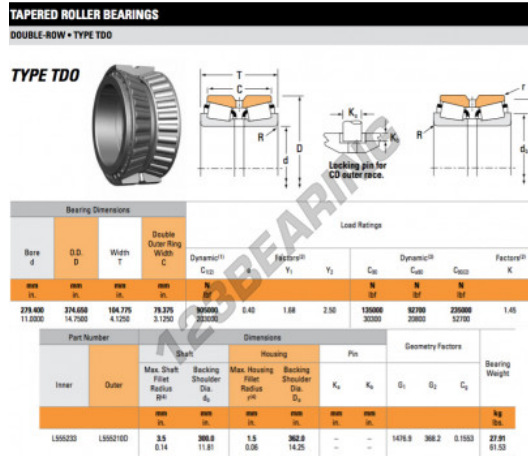

Tapered roller bearing L555233-L555210D-TIMKEN - L555233-L555210D-TIMKEN

<https://www.123bearing.ie/bearing-housing/roller-bearing/tapered/l555233-l555210d-timken>

PRODUCT FEATURES

Brand	TIMKEN
N° Ean13	3663952362571
Inside diameter	279.4 mm
Outside diameter	374.65 mm
Thickness	104.775 mm
Packaging	1