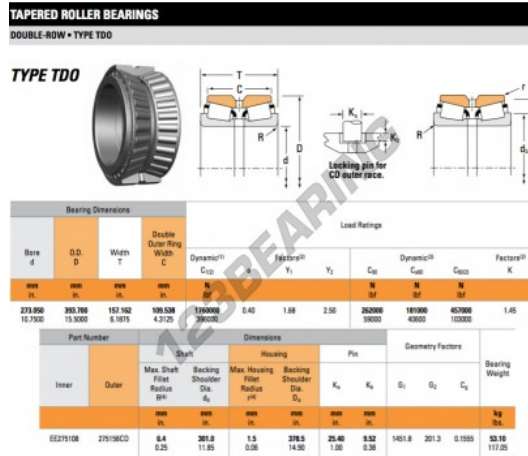

Tapered roller bearing EE275108-275156CD-TIMKEN - EE275108-275156CD-TIMKEN

<https://www.123bearing.ie/bearing-housing/roller-bearing/tapered/ee275108-275156cd-timken>

PRODUCT FEATURES

Brand	TIMKEN
N° Ean13	3663952362533
Inside diameter	273.05 mm
Outside diameter	393.7 mm
Thickness	157.162 mm
Packaging	1